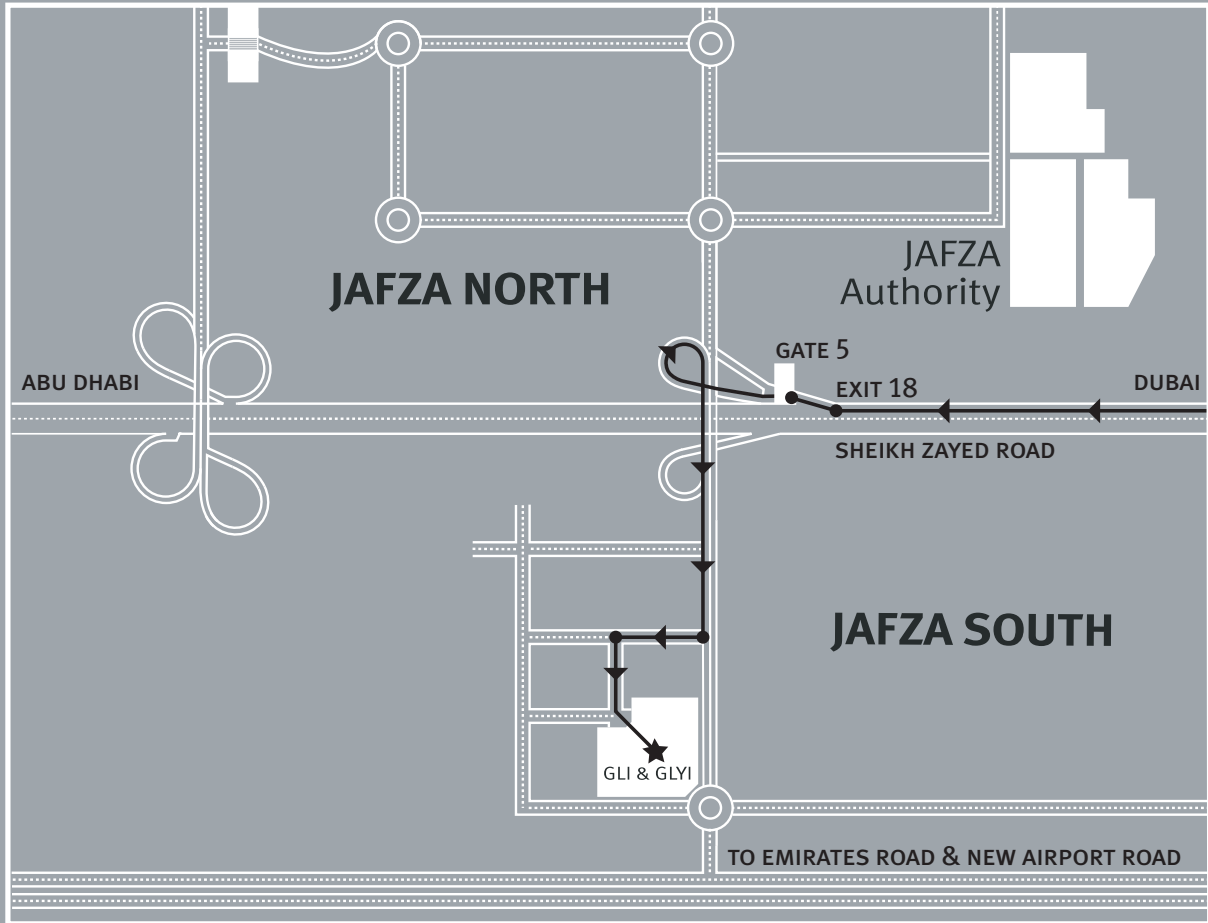

## MAP

- Take Exit 18 on Sheikh Zayed Road towards Abu Dhabi after JAFZA Authority
- Enter JAFZA through Gate 5
- Follow the Signs to JAFZA South

## EXIT MAP

- U-turn on the main road and head straight towards Roundabout Junction 13
- Head straight at Junction 13 to 2nd Roundabout
- Take left at 2nd Roundabout and take left at Roundabout Junction 8
- Head straight to Gate 7 to exit JAFZA
- Take left at traffic light and follow signs to Dubai.